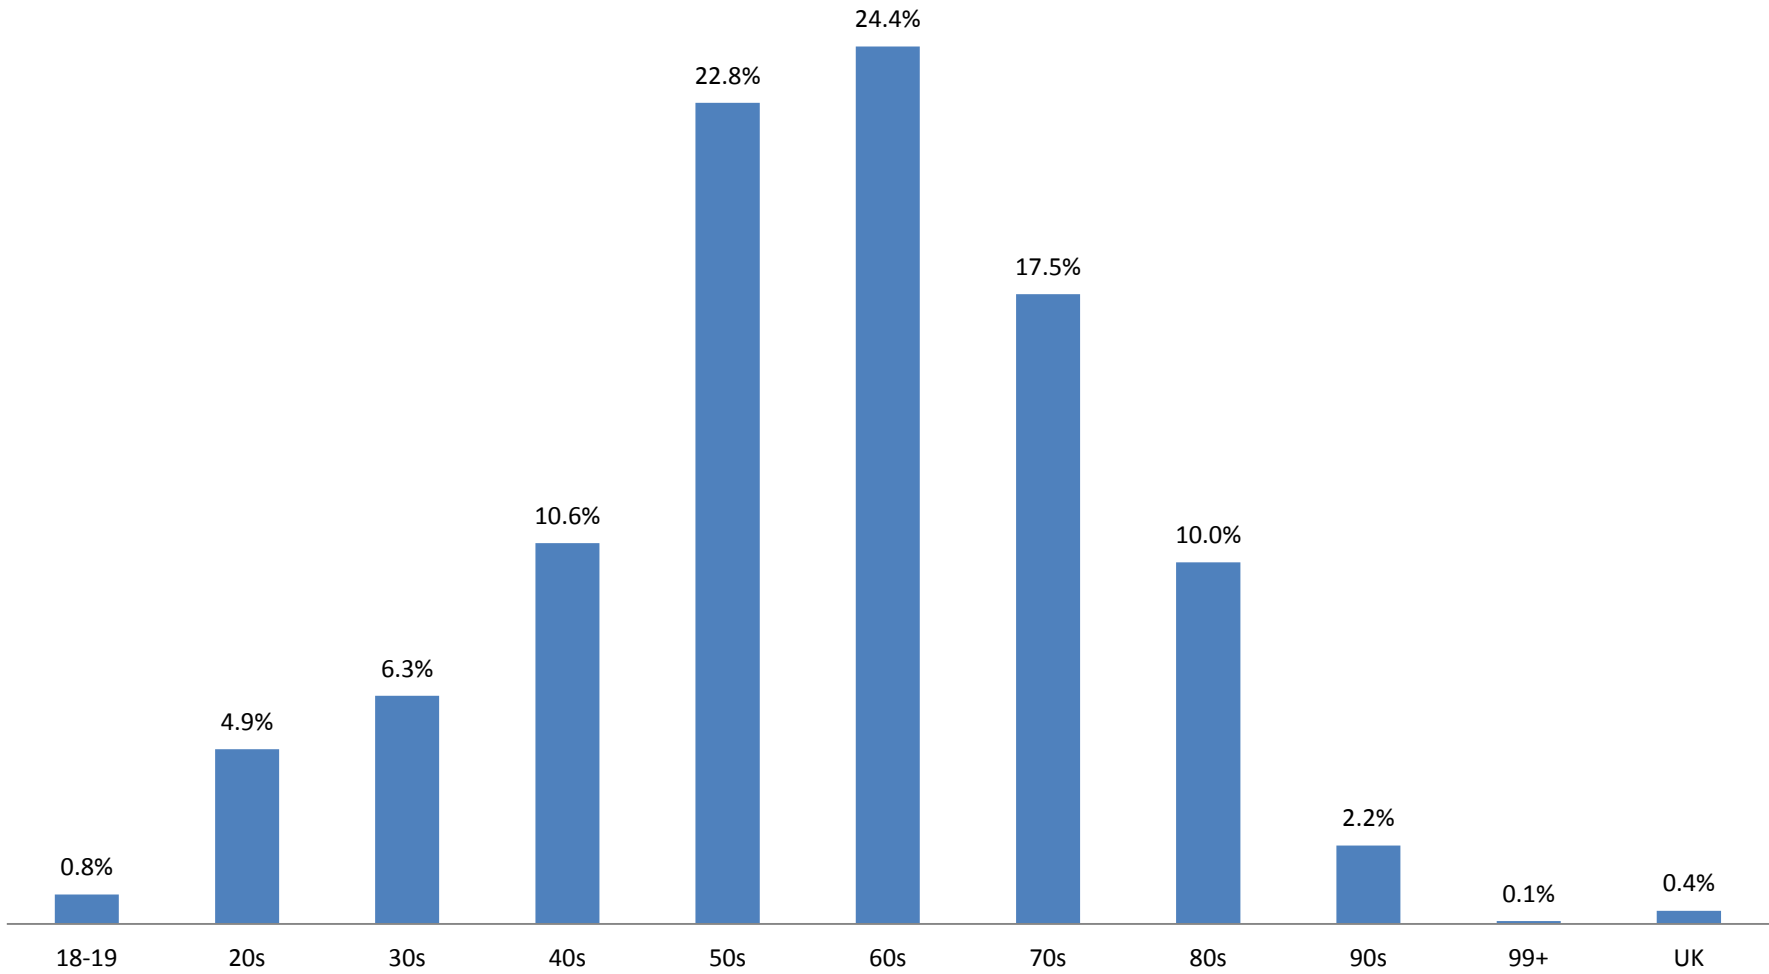

% of the Municipal Votes Cast - By Age Group

■ % of the Vote

Comparison of % of the Vote Cast vs % of Eligible Voters Town of Parry Sound 2014 Municipal Election

■ % of the Vote ■ % of the Eligible Voters